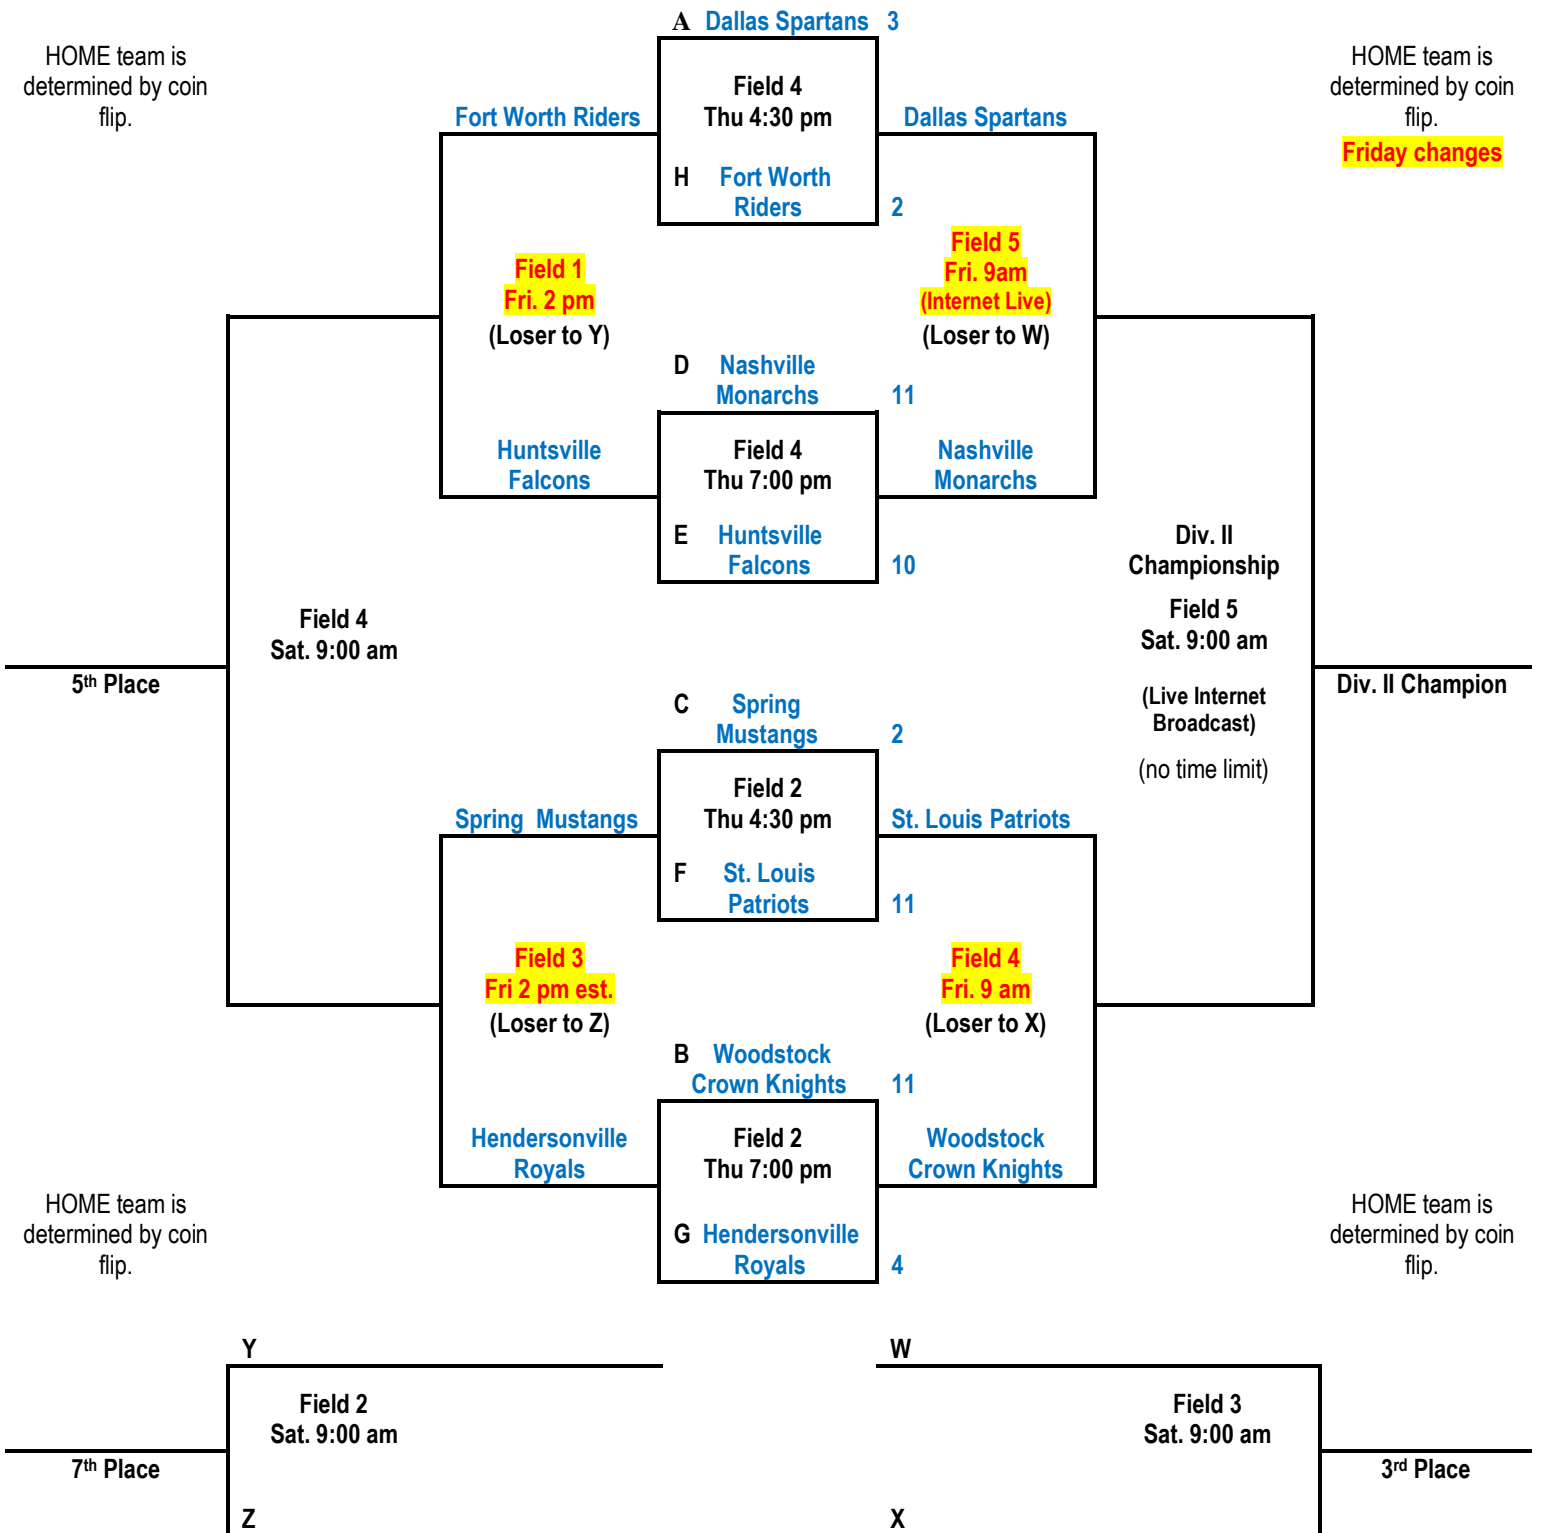

Division II - Thursday through Saturday