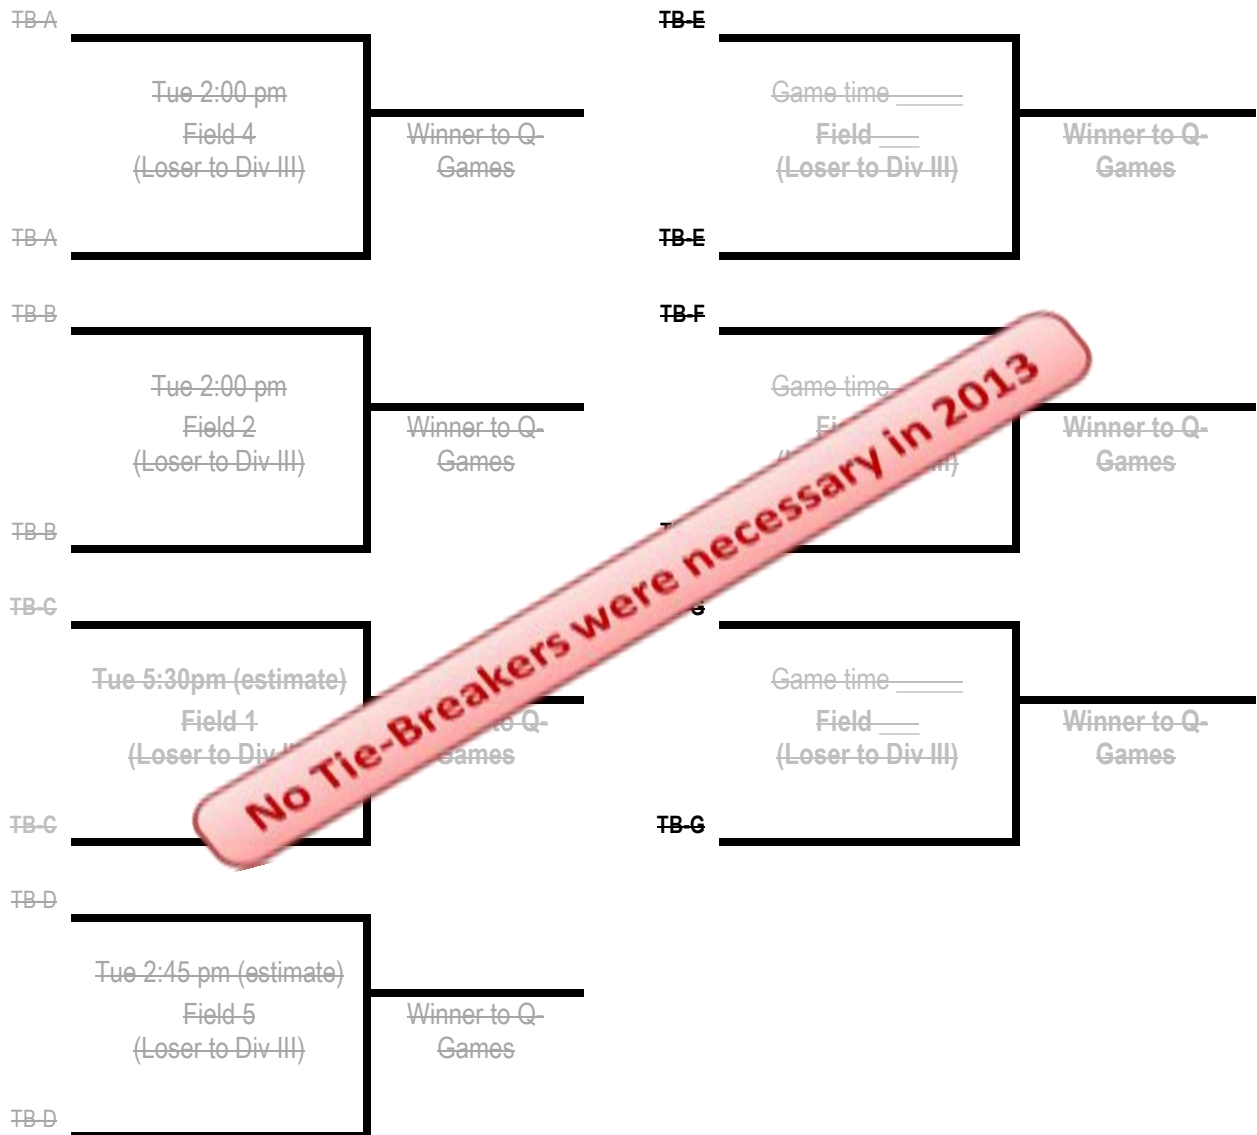

Tie-Breaker game times and fields will be arranged to play on earliest available fields. Game times will be 2:00pm, 2:45pm, 4:30pm or thereabouts. Schedules will be set once pool play completes.