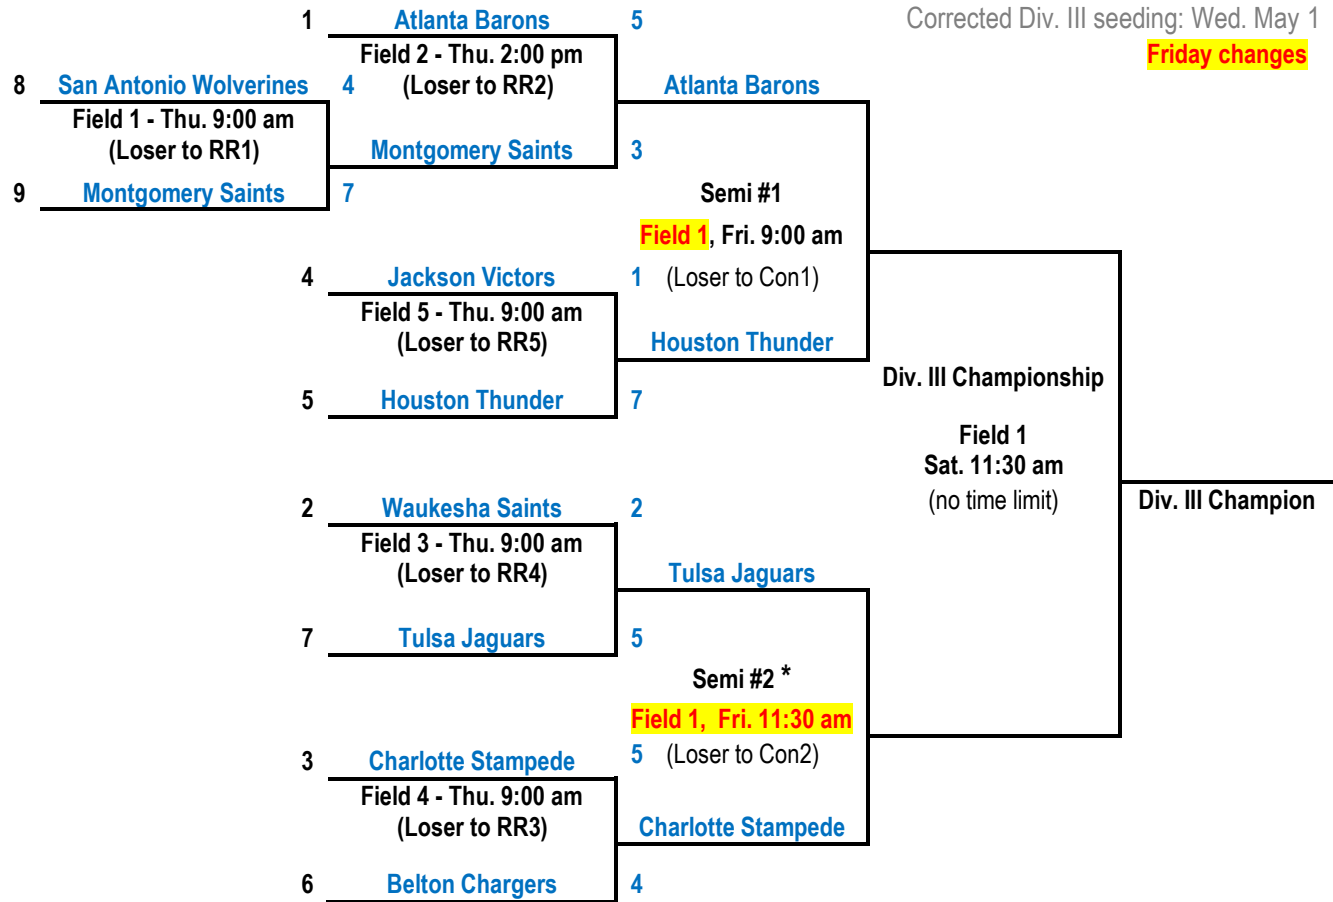

Division III - Thursday through Saturday

Div. III teams are re-seeded 1-9 after Pool Play, first based on record (# of wins) then by runs allowed per defensive inning, then by runs scored per offensive inning.
HOME teams for all Div. III games are determined by coin flip.