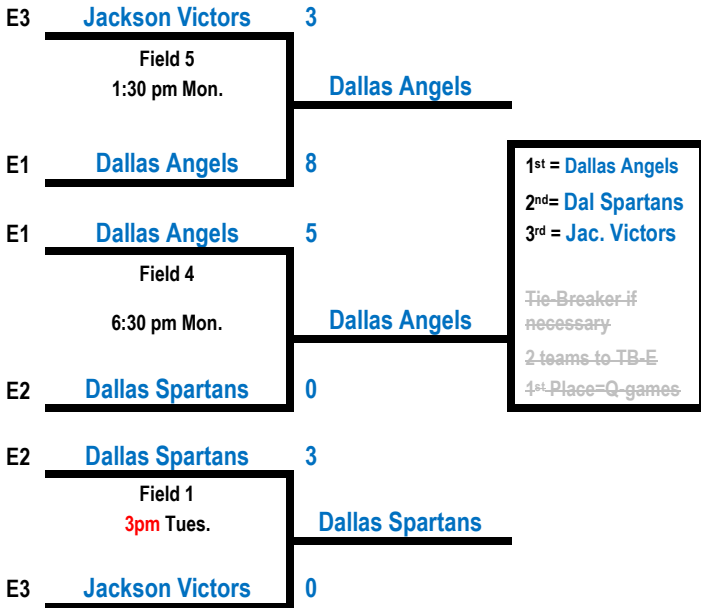

Opening Round – Monday & Tuesday (continued)

Pools A-G (3 teams each), Pool H (4 teams)

The top two teams in each pool advance to the Q-Games.

Pool E