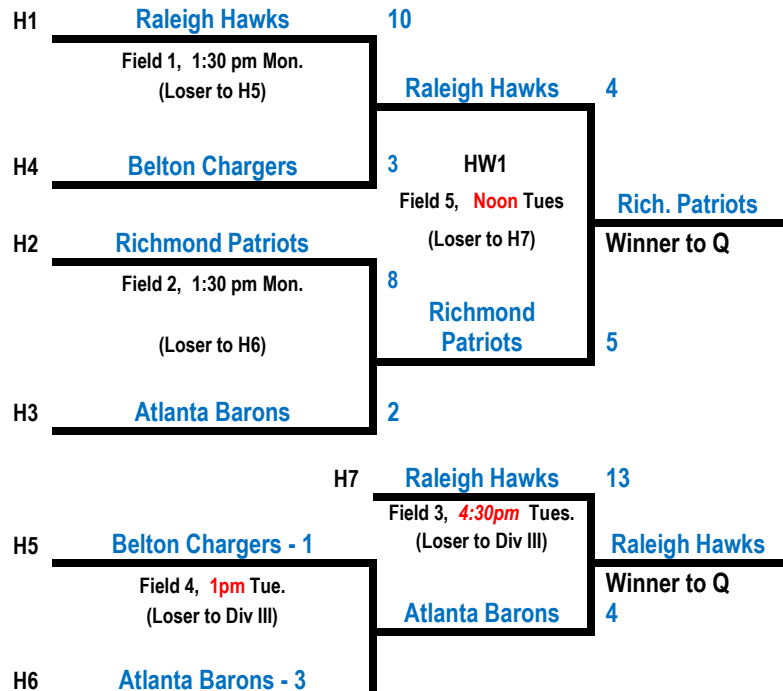

Pool H

In bracket H, H1 & H2 are the HOME teams in their first game. For all other H games, a coin flip determines HOME team.