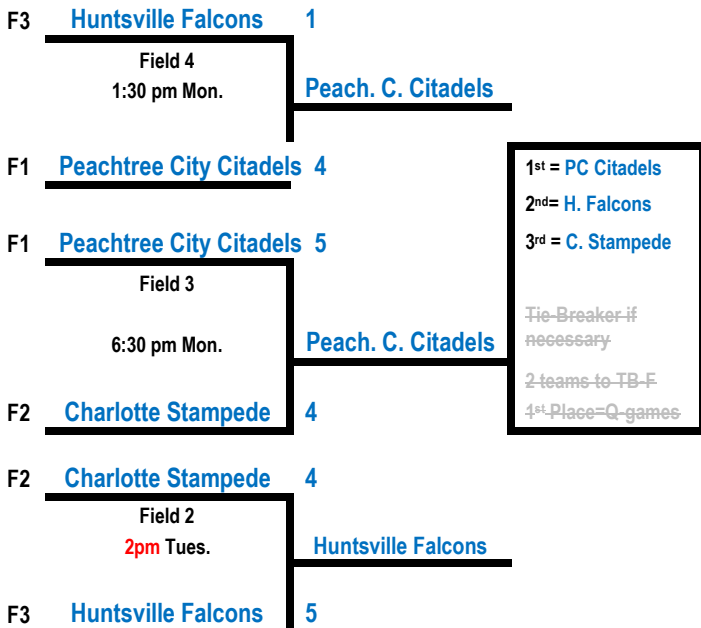

Opening Round – Monday & Tuesday (continued)

Pools A-G (3 teams each), Pool H (4 teams)

The top two teams in each pool advance to the Q-Games.

Pool E

Pool G

Pool F

Pool H

In bracket H, H1 & H2 are the HOME teams in their first game. For all other H games, a coin flip determines HOME team.