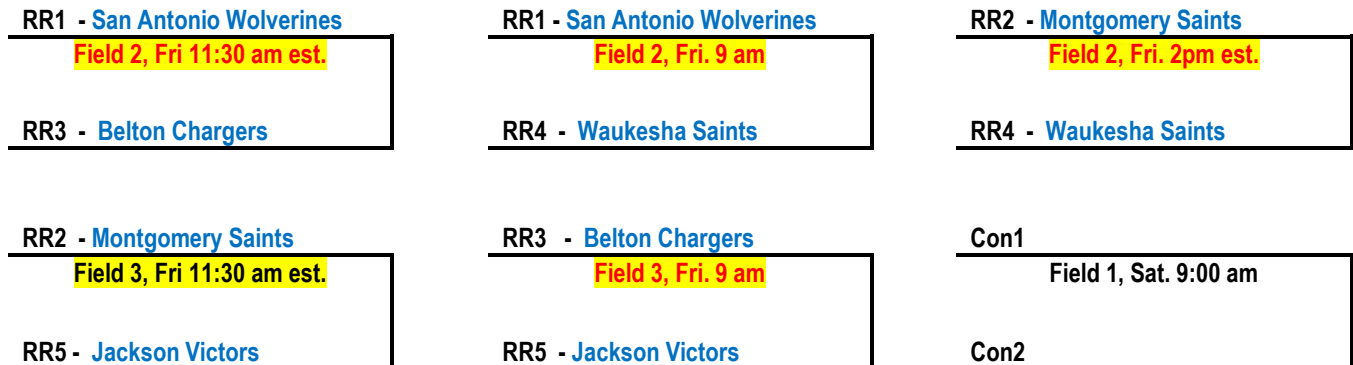

Round Robin Games (5 teams) & Consolation Game (Con1/Con2)

Each of the RR1-RR5 teams have two round robin games.