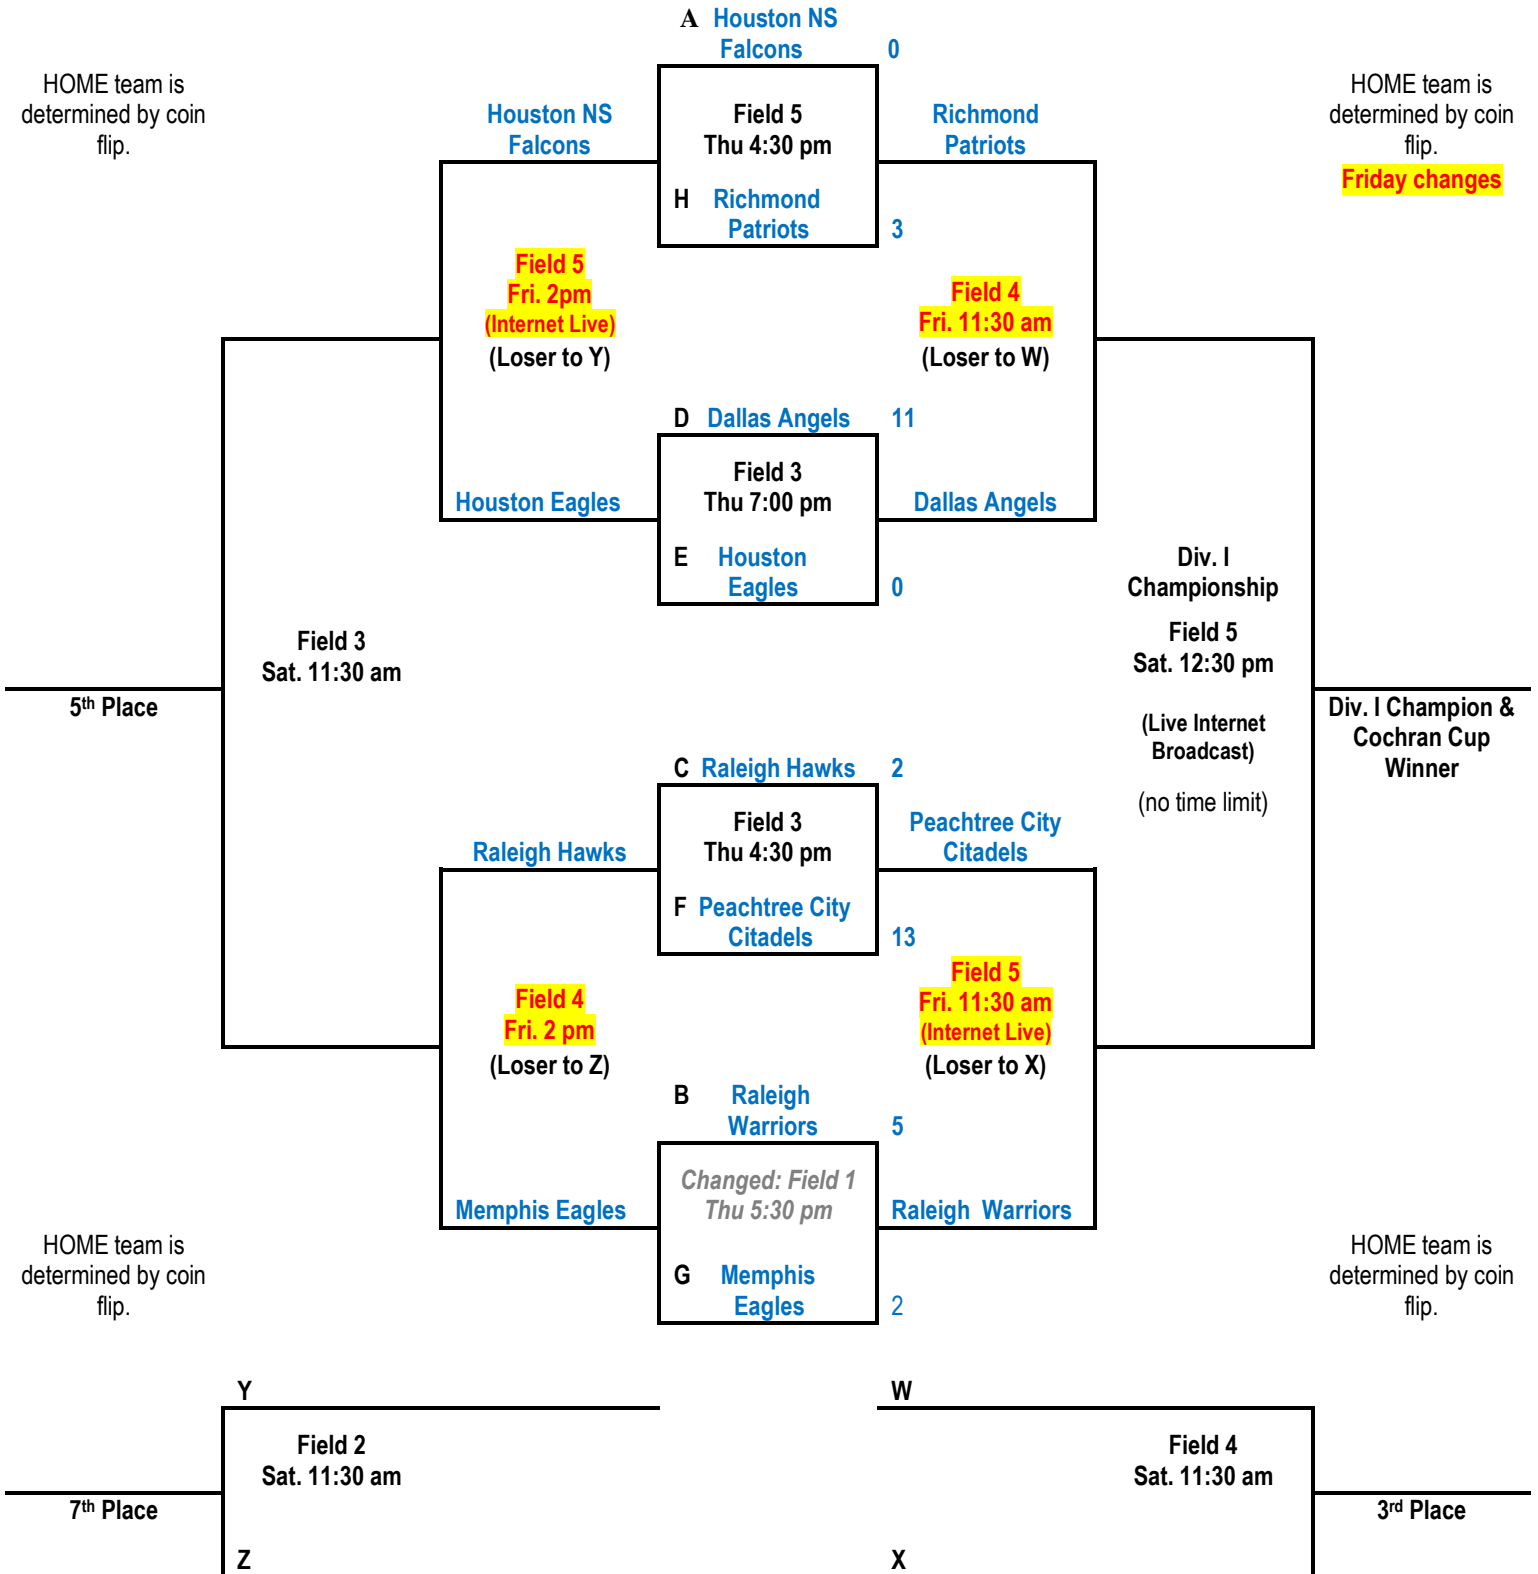

Division I - Thursday through Saturday

HOME team is determined by coin flip.

HOME team is determined by coin flip.

Friday changes

HOME team is determined by coin flip.